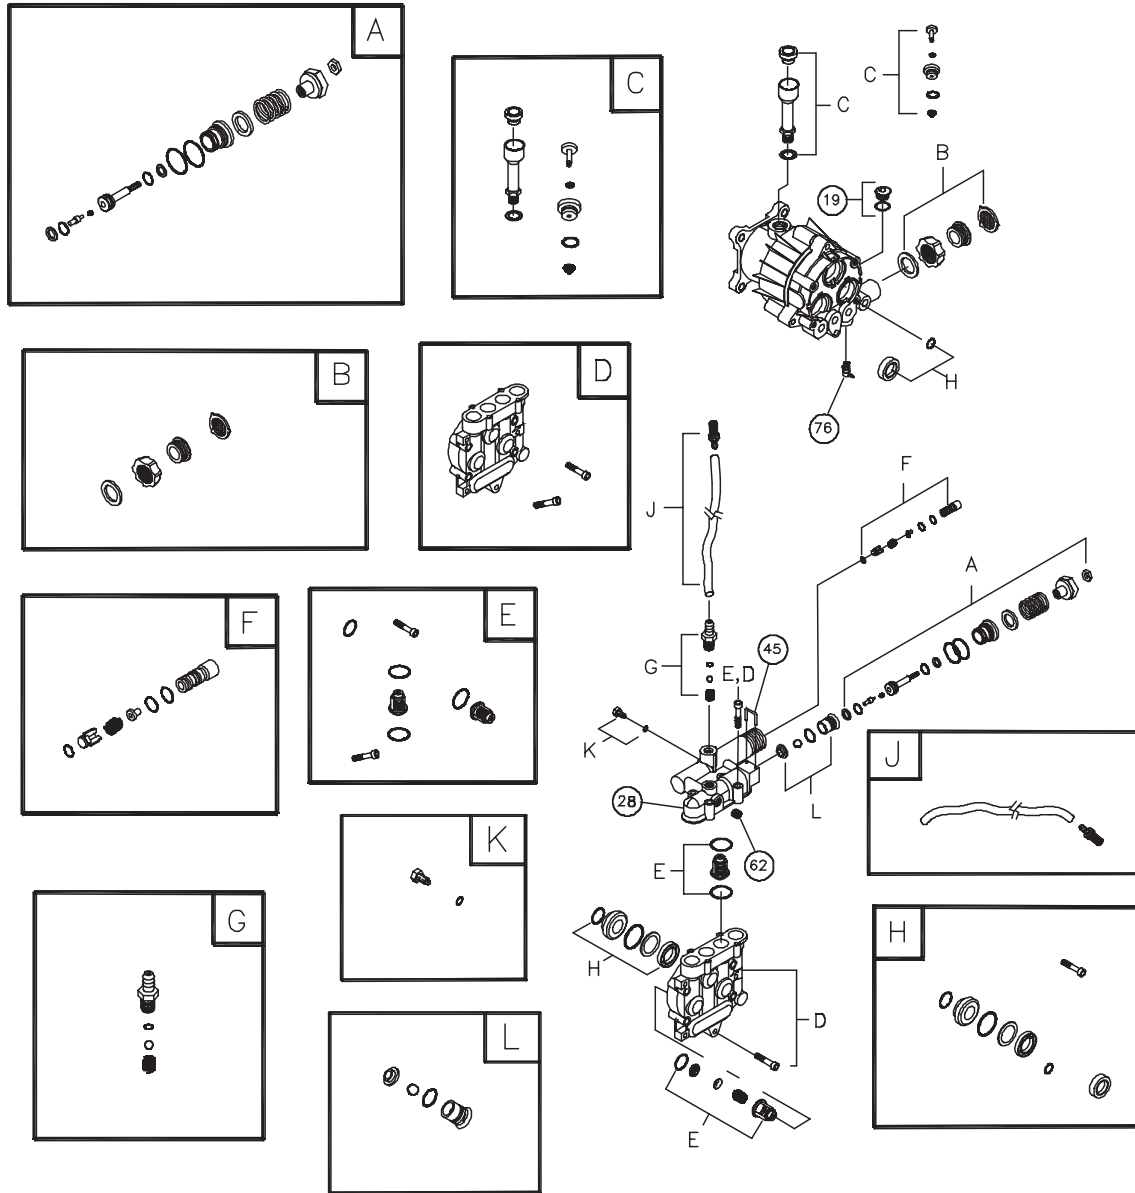

Exploded View and Parts List — Main Unit

Item	Part #	Description
1	203081GS	ASSY, Base
2	Y201499GS	HANDLE
3	203082GS	KIT, Billboard, w/Decals & Clips
	195964GS	Clips, Tree
	30809GS	Grommet
4	192131GS	KIT, Pump Mounting Hardware
5	198347GS	ASSY, Pump
	194298GS	Valve, Thermal Relief
	23139DGS	Key
6	203083GS	KIT, Wheel
	200520GS	Hubcap
	192050GS	E-Ring
7	202017GS	HOSE
8	200595GS	EXTENSION
9	192553GS	KIT, Vibration Mount
10	199990GS	GUN
11	202182GS	KIT, Nozzle
	201580RGS	Nozzle, QC, Project Pro, Yellow
	201580XGS	Nozzle, QC, Project Pro, Orange
	201580AAGS	Nozzle, QC, Project Pro, Red
	198841GS	Nozzle, Plastic, Soap
12	B2203GS	KIT, Handle Fastening
13	192134GS	KIT, Engine Mounting Hardware
900	§	ENGINE

Items Not Illustrated:

203768GS	MANUAL, Operator's
202494GS	DECAL, Engine
202495GS	DECAL, Cover Air Cleaner
200658GS	DECAL, Recoil
87815GS	GOGGLES
201314GS	AXLE
BB3061BGS	OIL BOTTLE
695755	KNOB, Throttle
194256GS	KIT, Hang Tag, Warning

Exploded View and Parts List — Pump

Item	Part #	Description
19	190571GS	CAP, Oil
28	198102GS	MANIFOLD
45	190578GS	PIN
62	190581GS	CAP, 1/8
76	194298GS	THERMAL RELIEF
A	190594GS	KIT, UNLOADER
B	190670GS	KIT, WATER INLET
C	190669GS	KIT, BREATHER TUBE
D	193808GS	KIT, HEAD BRASS
E	193806GS	KIT, CHECK VALVES
F	190592GS	KIT, INLET CHECK
G	190593GS	KIT, CHEMICAL INJECTION

Item	Part #	Description
H	193807GS	KIT, SEAL SET
J	189971GS	KIT, CHEMICAL HOSE
K	193971GS	KIT, PIPE FITTING
L	193972GS	KIT, UNLOADER SEAT

Parts Not Illustrated

190585GS	OIL BOTTLE
B2384GS	FILTER, Inlet

NOTE: Item letters A - L are service kits and include all parts shown within the box.