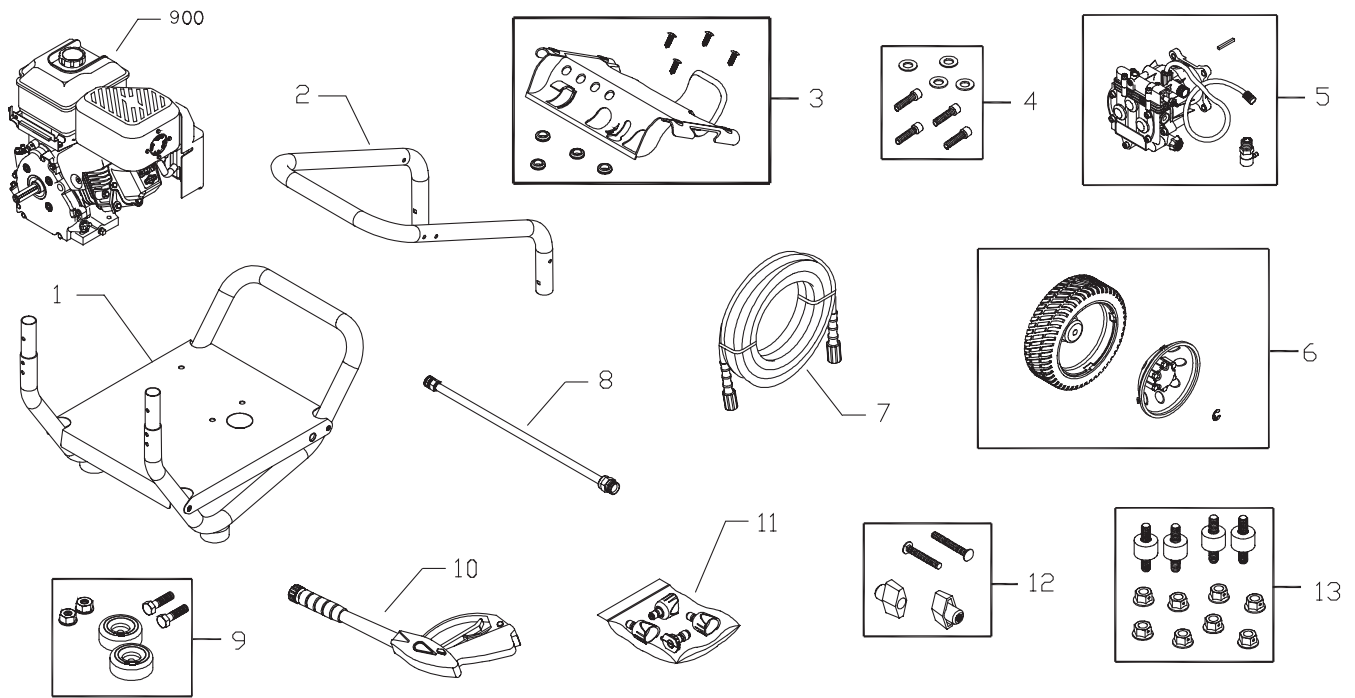

Exploded View and Parts List — Main Unit

Item	Part #	Description
1	203081GS	ASSY, Base
2	Y201499GS	HANDLE
3	203082GS	KIT, Billboard, w/Decals & Clips
	195964GS	Clips, Tree
	30809GS	Grommet
4	192131GS	KIT, Pump Mounting Hardware
5	198347GS	ASSY, Pump
	194298GS	Valve, Thermal Relief
	23139DGS	Key
6	203083GS	KIT, Wheel
	200520GS	Hubcap
	192050GS	E-Ring
7	202017GS	HOSE
8	200595GS	EXTENSION
9	192553GS	KIT, Vibration Mount
10	199990GS	GUN
11	202182GS	KIT, Nozzle
	201580RGS	Nozzle, QC, Project Pro, Yellow
	201580XGS	Nozzle, QC, Project Pro, Orange
	201580AAGS	Nozzle, QC, Project Pro, Red
	198841GS	Nozzle, Plastic, Soap
12	B2203GS	KIT, Handle Fastening
13	192134GS	KIT, Engine Mounting Hardware
900	§	ENGINE

Items Not Illustrated:

203768GS	MANUAL, Operator's
202494GS	DECAL, Engine
202495GS	DECAL, Cover Air Cleaner
200658GS	DECAL, Recoil
87815GS	GOGGLES
201314GS	AXLE
BB3061BGS	OIL BOTTLE
695755	KNOB, Throttle
194256GS	KIT, Hang Tag, Warning

Exploded View and Parts List — Pump

Item	Part #	Description
19	190571GS	CAP, Oil
28	198102GS	MANIFOLD
45	190578GS	PIN
62	190581GS	CAP, 1/8
76	194298GS	THERMAL RELIEF
A	190594GS	KIT, UNLOADER
B	190670GS	KIT, WATER INLET
C	190669GS	KIT, BREATHER TUBE
D	193808GS	KIT, HEAD BRASS
E	193806GS	KIT, CHECK VALVES
F	190592GS	KIT, INLET CHECK
G	190593GS	KIT, CHEMICAL INJECTION

Item	Part #	Description
H	193807GS	KIT, SEAL SET
J	189971GS	KIT, CHEMICAL HOSE
K	193971GS	KIT, PIPE FITTING
L	193972GS	KIT, UNLOADER SEAT

Parts Not Illustrated

190585GS	OIL BOTTLE
B2384GS	FILTER, Inlet

NOTE: Item letters A - L are service kits and include all parts shown within the box.